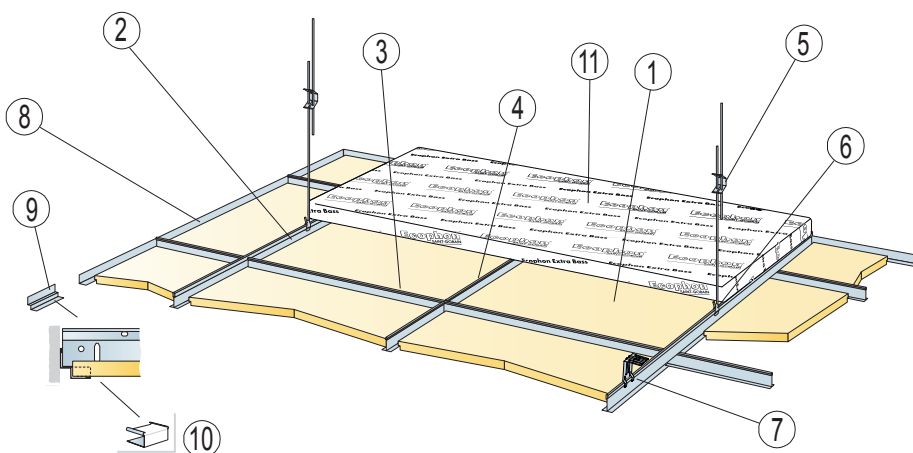

Gedina E+ Extra Bass

600x600, 1200x600,
625x625, 1250x625

M377

1. Ecophon Gedina E 600x600/1200x600
625x625/1250x625

2. Connect T24 or T15 Main runner

3. Connect T24 or T15 Cross tee,
L=1200/1250

4. Connect T24 or T15 Cross tee,
L=600/625

5. Connect Adjustable hanger

6. Connect Hanger clip

7. Connect Direct fixing bracket

8. Connect Angle trim

9. Connect Shadow-line
trim

10. Connect E-plugg

11. Extra Bass 1200x600x50

Ecophon[®]
SAINT-GOBAIN

600x600/625x625

A-A

T24

T15

A-A

11₂

1200x600/1250x625

600x600/625x625