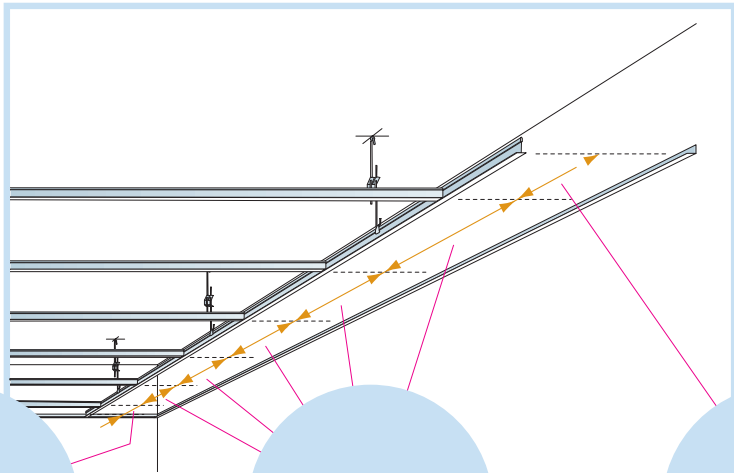

8₁

300-600

600/625

300-600

T24