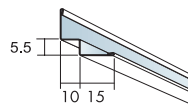

5. Connect Adjustable hanger

6. Connect Hanger clip

7. Connect Direct fixing bracket

8. Connect Angle trim

9. Connect Shadow-line
trim

10. Connect E-plugg

11. Extra Bass 1200x600x50

Ecophon[®]
SAINT-GOBAIN