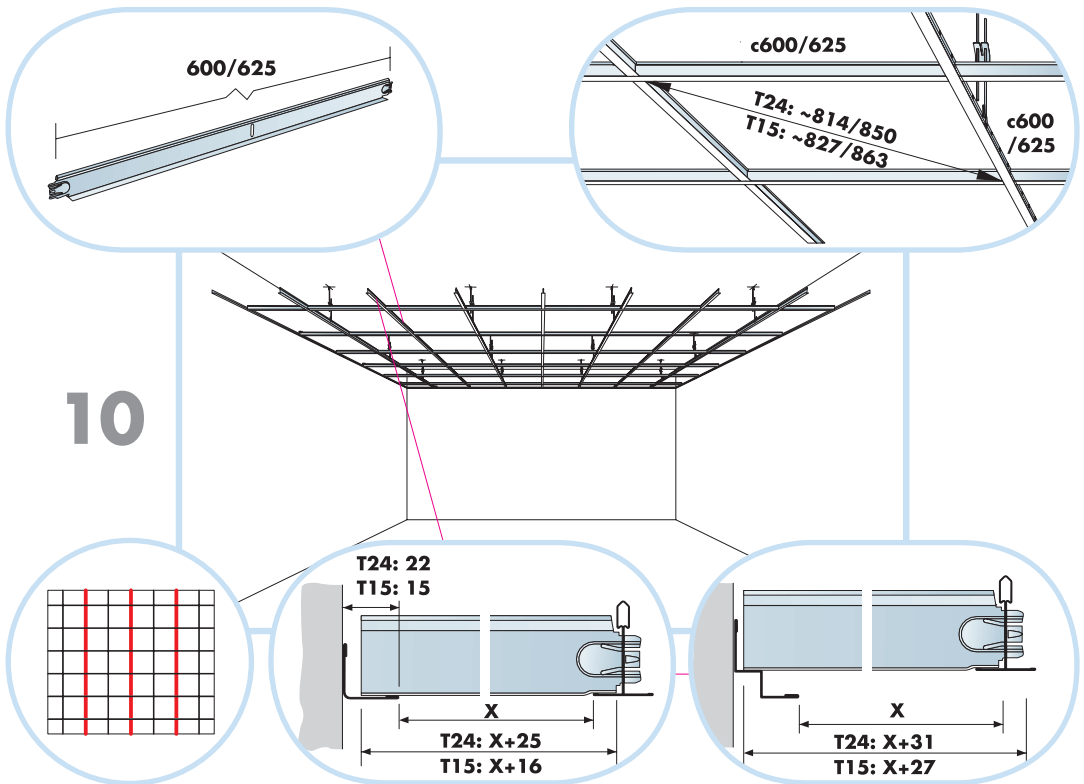

5. Connect Adjustable hanger

6. Connect Hanger clip

7. Connect Direct fixing bracket

8. Connect Angle trim

9. Connect Shadow-line
trim

10. Connect E-plugg

11. Extra Bass 1200x600x50

Ecophon[®]
SAINT-GOBAIN

9

T24/T15

600x600/625x625 → 10
1200x600/1250x625 → 11

T24

T15

A-A

11₁

1200x600/1250x625

600x600/625x625

A-A

T24

T15

A-A

11₂

1200x600/1250x625

600x600/625x625

A-A

T24: H=5.5 W=25
 T15: H=5.5 W=16

Extra Bass 1200x600x50

~50%

12

13