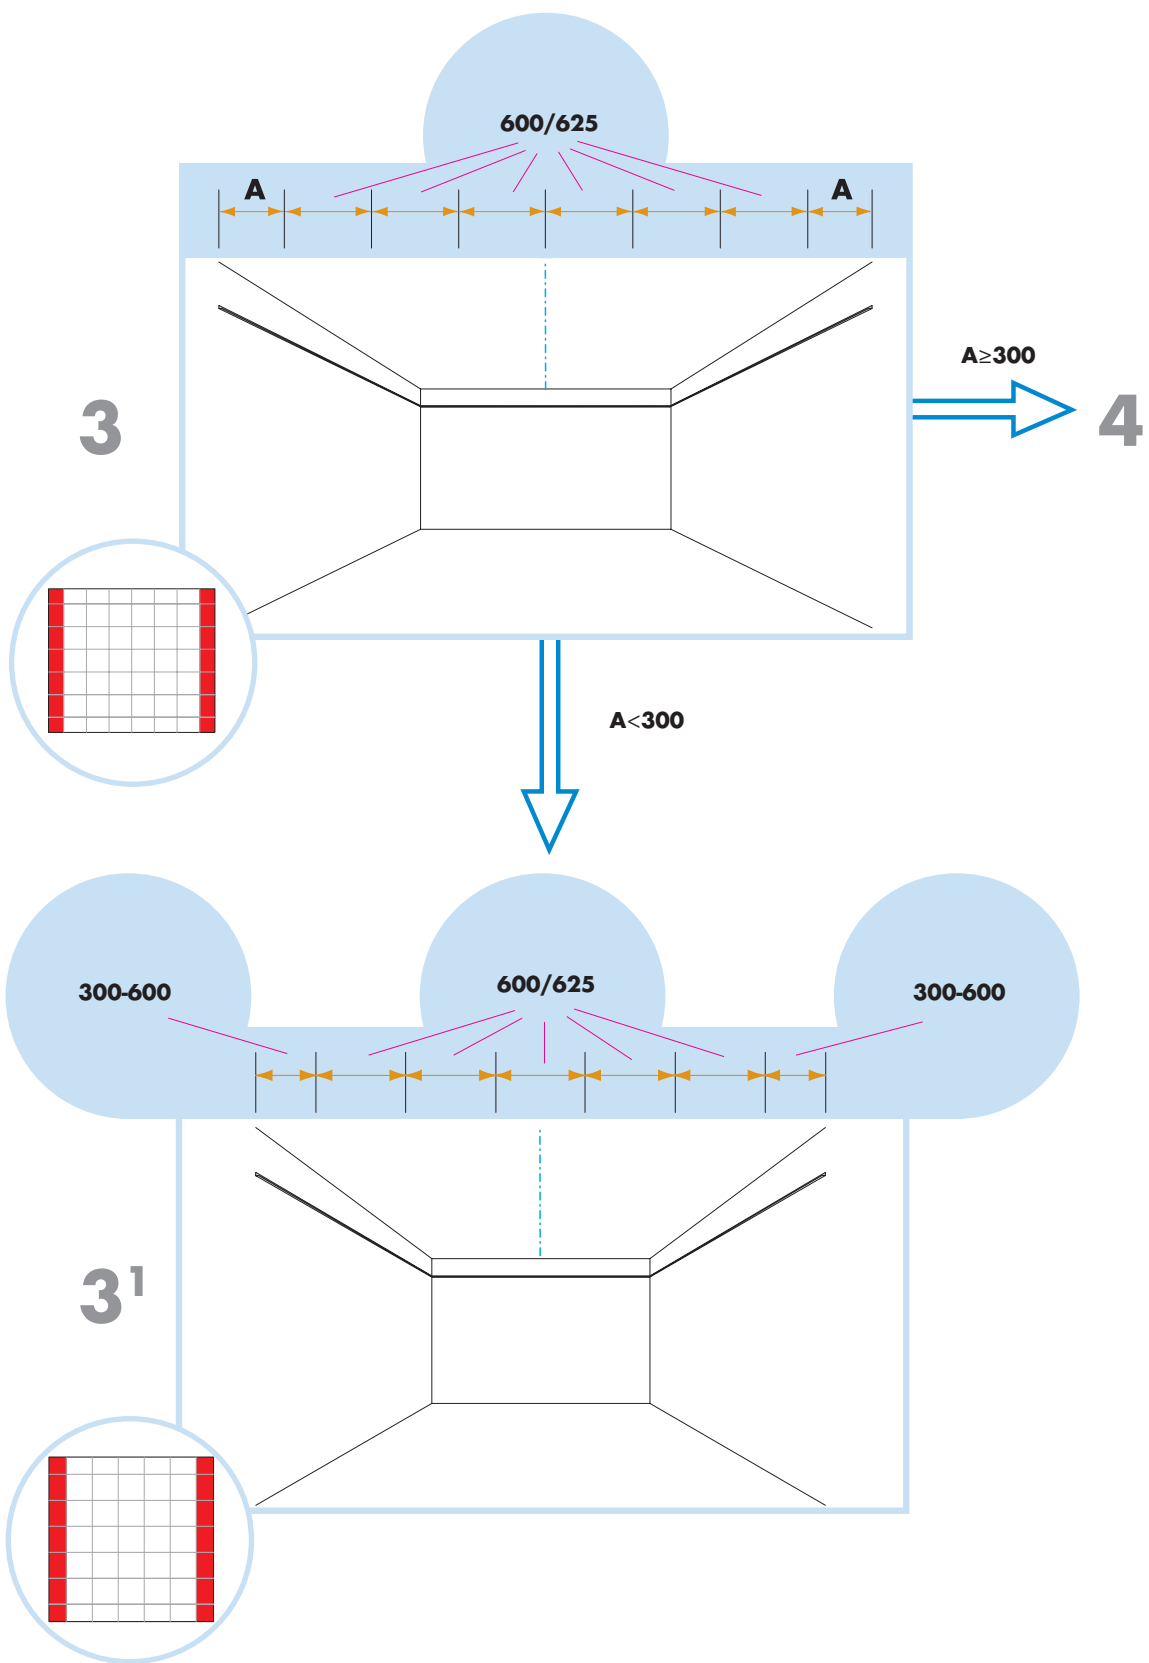

600/625

A

A

3

$A \geq 300$

4

$A < 300$

300-600

600/625

300-600

3¹