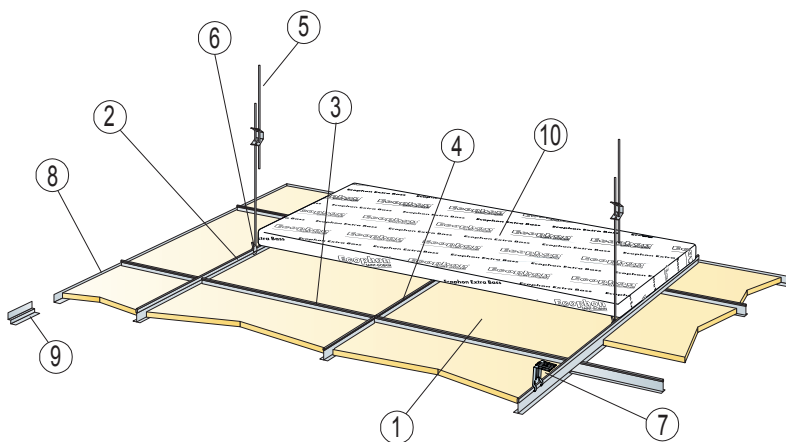

Gedina A+ Extra Bass

600x600, 1200x600, 625x625, 1250x625

M376

1. Ecophon Gedina A 600x600/1200x600
625x625/1250x625

2. Connect T24 or T15 Main runner

3. Connect T24 or T15 Cross tee,
L=1200/1250

4. Connect T24 or T15 Cross tee,
L=600/625

5. Connect Adjustable hanger

6. Connect Hanger clip

7. Connect Direct fixing bracket

8. Connect Angle trim

9. Connect Shadow-line trim

10. Extra Bass 1200x600x50

Ecophon[®]
SAINT-GOBAIN

A SOUND EFFECT ON PEOPLE

600/625

300-600

T24

T15

9

T24/T15

600x600/625x625 →10
1200x600/1250x625 →11

11

A-A alt1

T24

A-A alt2

T15

1200x600
1250x625

600x600
625x625

T24

A-A alt3