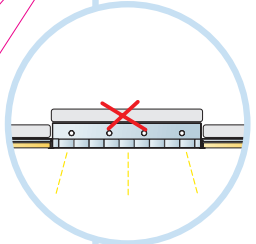

11

A-A alt1

T24

A-A alt2

T15

1200x600
1250x625

600x600
625x625

T24

A-A alt3

T15

A-A alt4

Extra Bass 1200x600x50

~50%

12