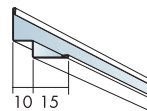

5. Connect Adjustable hanger

6. Connect Hanger clip

7. Connect Direct fixing bracket

8. Connect Angle trim

9. Connect Shadow-line trim

10. Extra Bass 1200x600x50

Ecophon[®]
SAINT-GOBAIN

A SOUND EFFECT ON PEOPLE