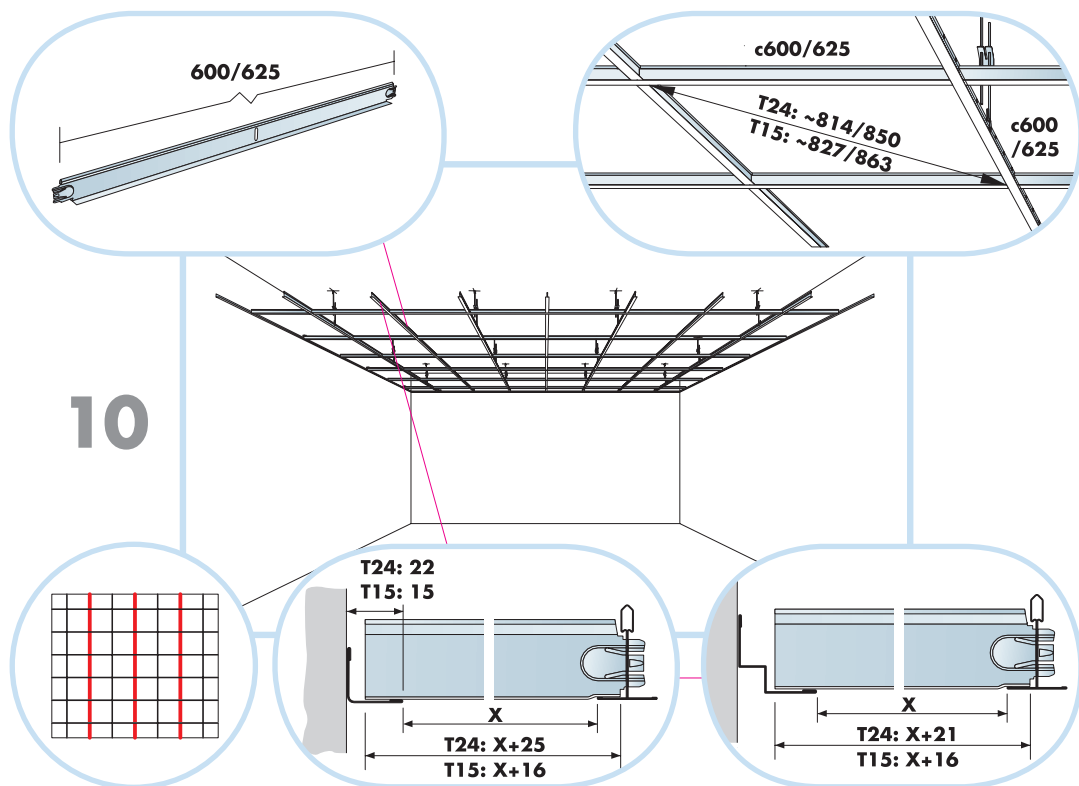

5. Connect Adjustable hanger

6. Connect Hanger clip

7. Connect Direct fixing bracket

8. Connect Angle trim

9. Connect Shadow-line trim

10. Extra Bass 1200x600x50

Ecophon[®]
SAINT-GOBAIN

A SOUND EFFECT ON PEOPLE

600/625

300-600

T24

T15

9

T24/T15

600x600/625x625 →10
1200x600/1250x625 →11

11

A-A alt1

T24

A-A alt2

T15

1200x600
1250x625

600x600
625x625

T24

A-A alt3