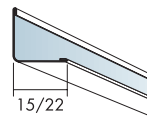

5. Connect Adjustable hanger

6. Connect Hanger clip

7. Connect Direct fixing bracket

8. Connect Angle trim

9. Connect Shadow-line trim

10. Extra Bass 1200x600x50

Ecophon[®]
SAINT-GOBAIN

A SOUND EFFECT ON PEOPLE