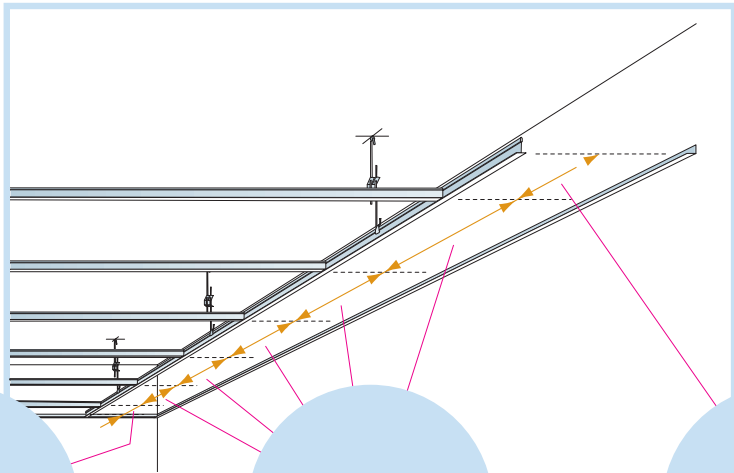

8₁

300-600

600/625

300-600

T24